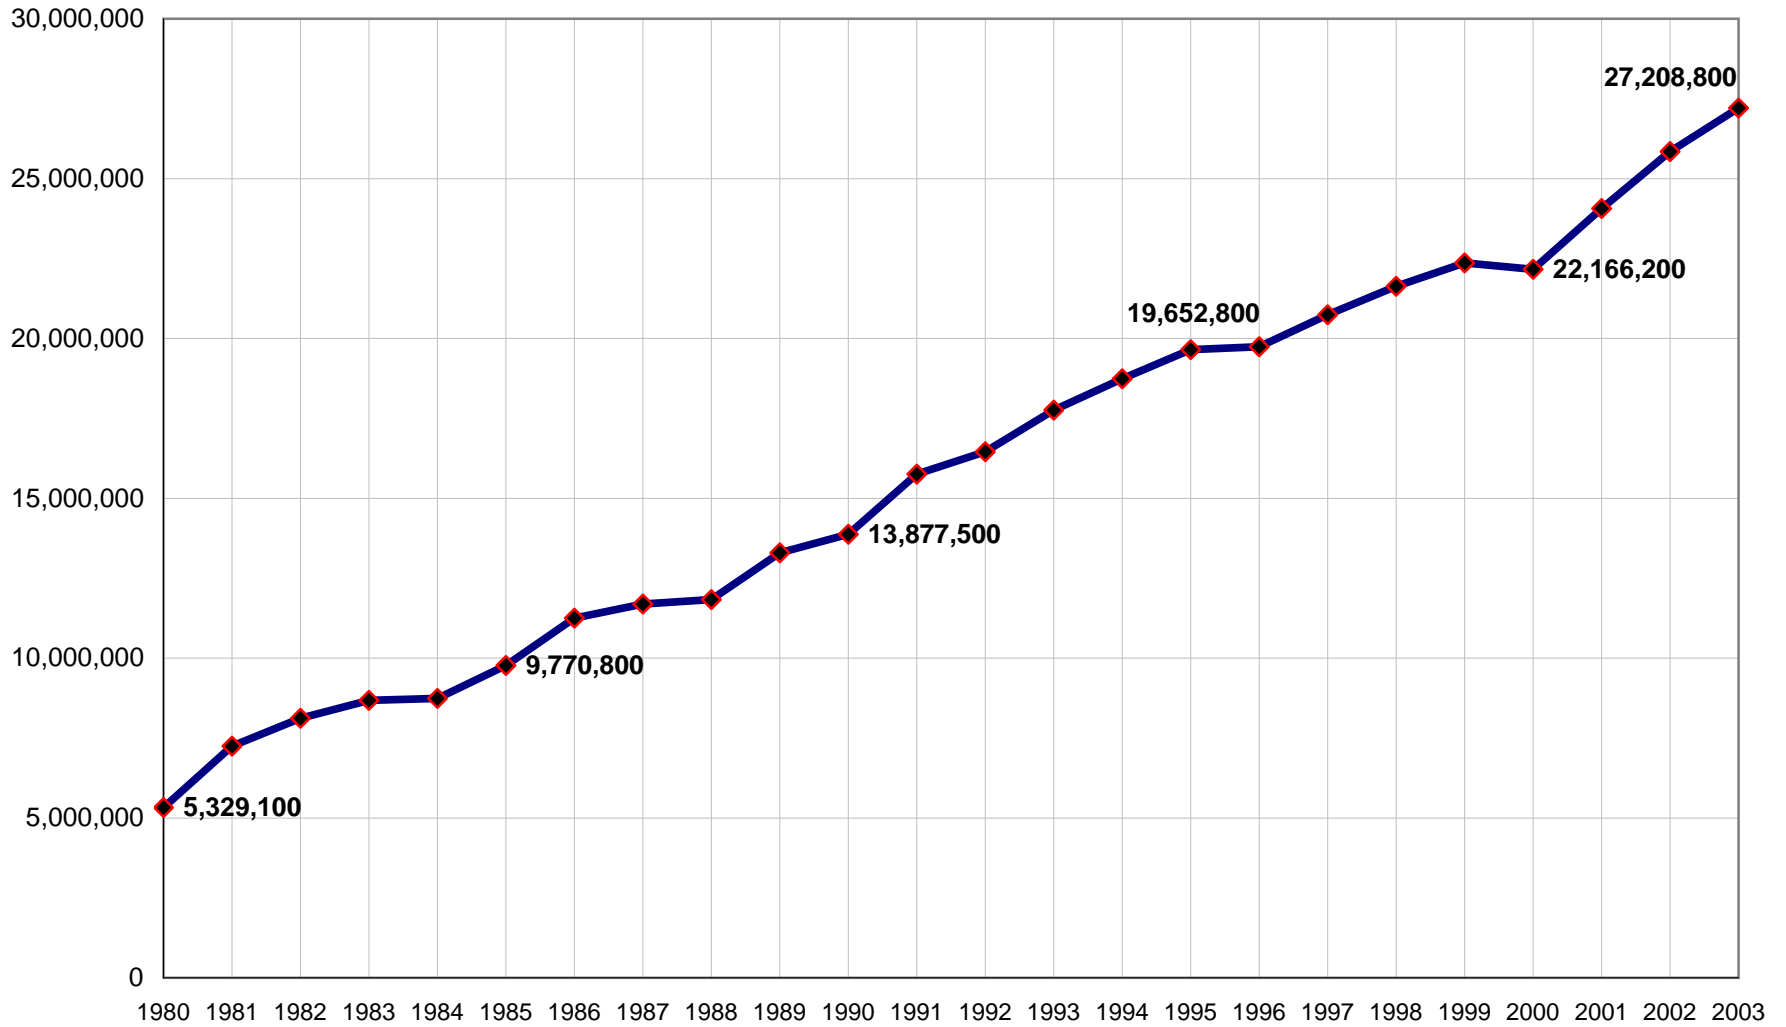

Arbitron Nationwide M-Su 6a-Mid 12+ CPB-Station Cume Persons Spring 1980-2003

Arbitron Nationwide M-Su 6a-Mid 12+ CPB-Station AQH Persons Spring 1980-2003

**Arbitron Nationwide M-Su 6a-Mid 12+ CPB-Station AQH Share of Listening
Spring 1980-2003**

Arbitron Nationwide M-Su 6a-Mid 12+ CPB-Station Cume Rating Spring 1980-2003

Arbitron Nationwide M-Su 6a-Mid 12+ Persons Using Radio AQH Rating Spring 1980-2003