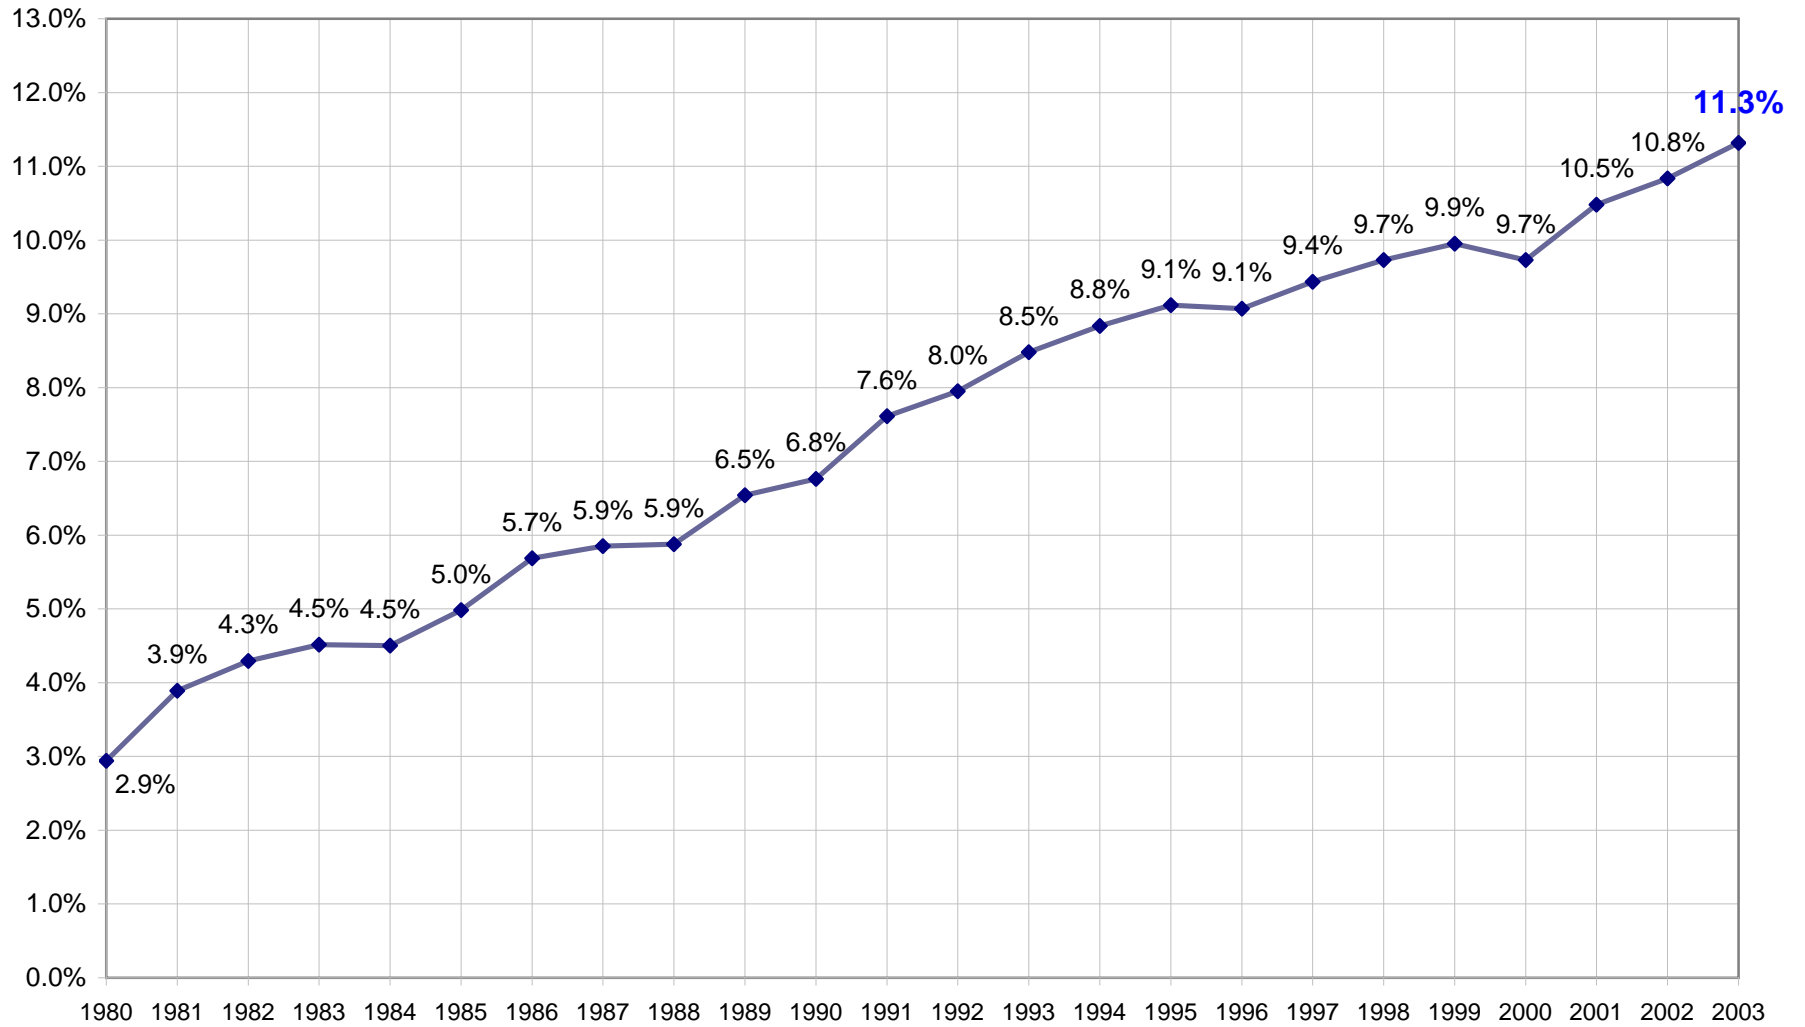

Arbitron Nationwide M-Su 6a-Mid 12+ CPB-Station Cume Persons Spring 1980-2003

Arbitron Nationwide M-Su 6a-Mid 12+ CPB-Station AQH Persons Spring 1980-2003

**Arbitron Nationwide M-Su 6a-Mid 12+ CPB-Station AQH Share of Listening
Spring 1980-2003**

Arbitron Nationwide M-Su 6a-Mid 12+ CPB-Station Cume Rating Spring 1980-2003

Arbitron Nationwide M-Su 6a-Mid 12+ Persons Using Radio AQH Rating Spring 1980-2003