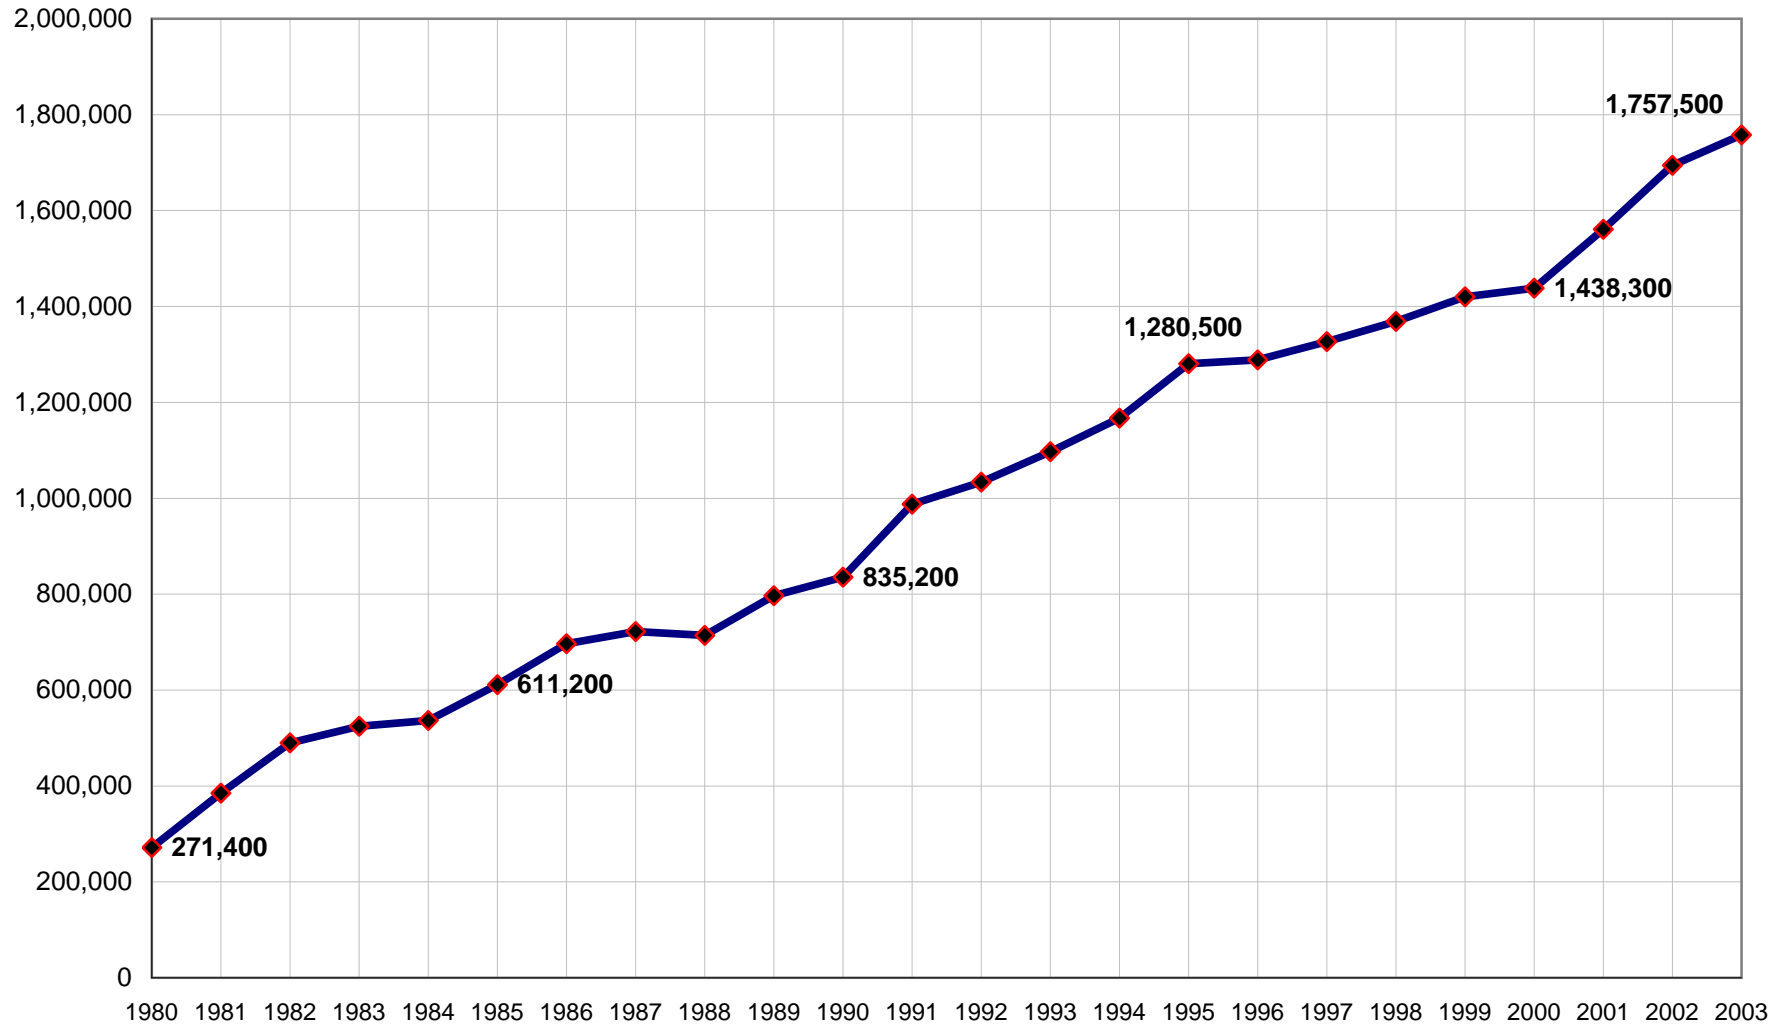

Arbitron Nationwide M-Su 6a-Mid 12+ CPB-Station Cume Persons Spring 1980-2003

Arbitron Nationwide M-Su 6a-Mid 12+ CPB-Station AQH Persons Spring 1980-2003

**Arbitron Nationwide M-Su 6a-Mid 12+ CPB-Station AQH Share of Listening
Spring 1980-2003**

Arbitron Nationwide M-Su 6a-Mid 12+ CPB-Station Cume Rating Spring 1980-2003

Arbitron Nationwide M-Su 6a-Mid 12+ Persons Using Radio AQH Rating Spring 1980-2003