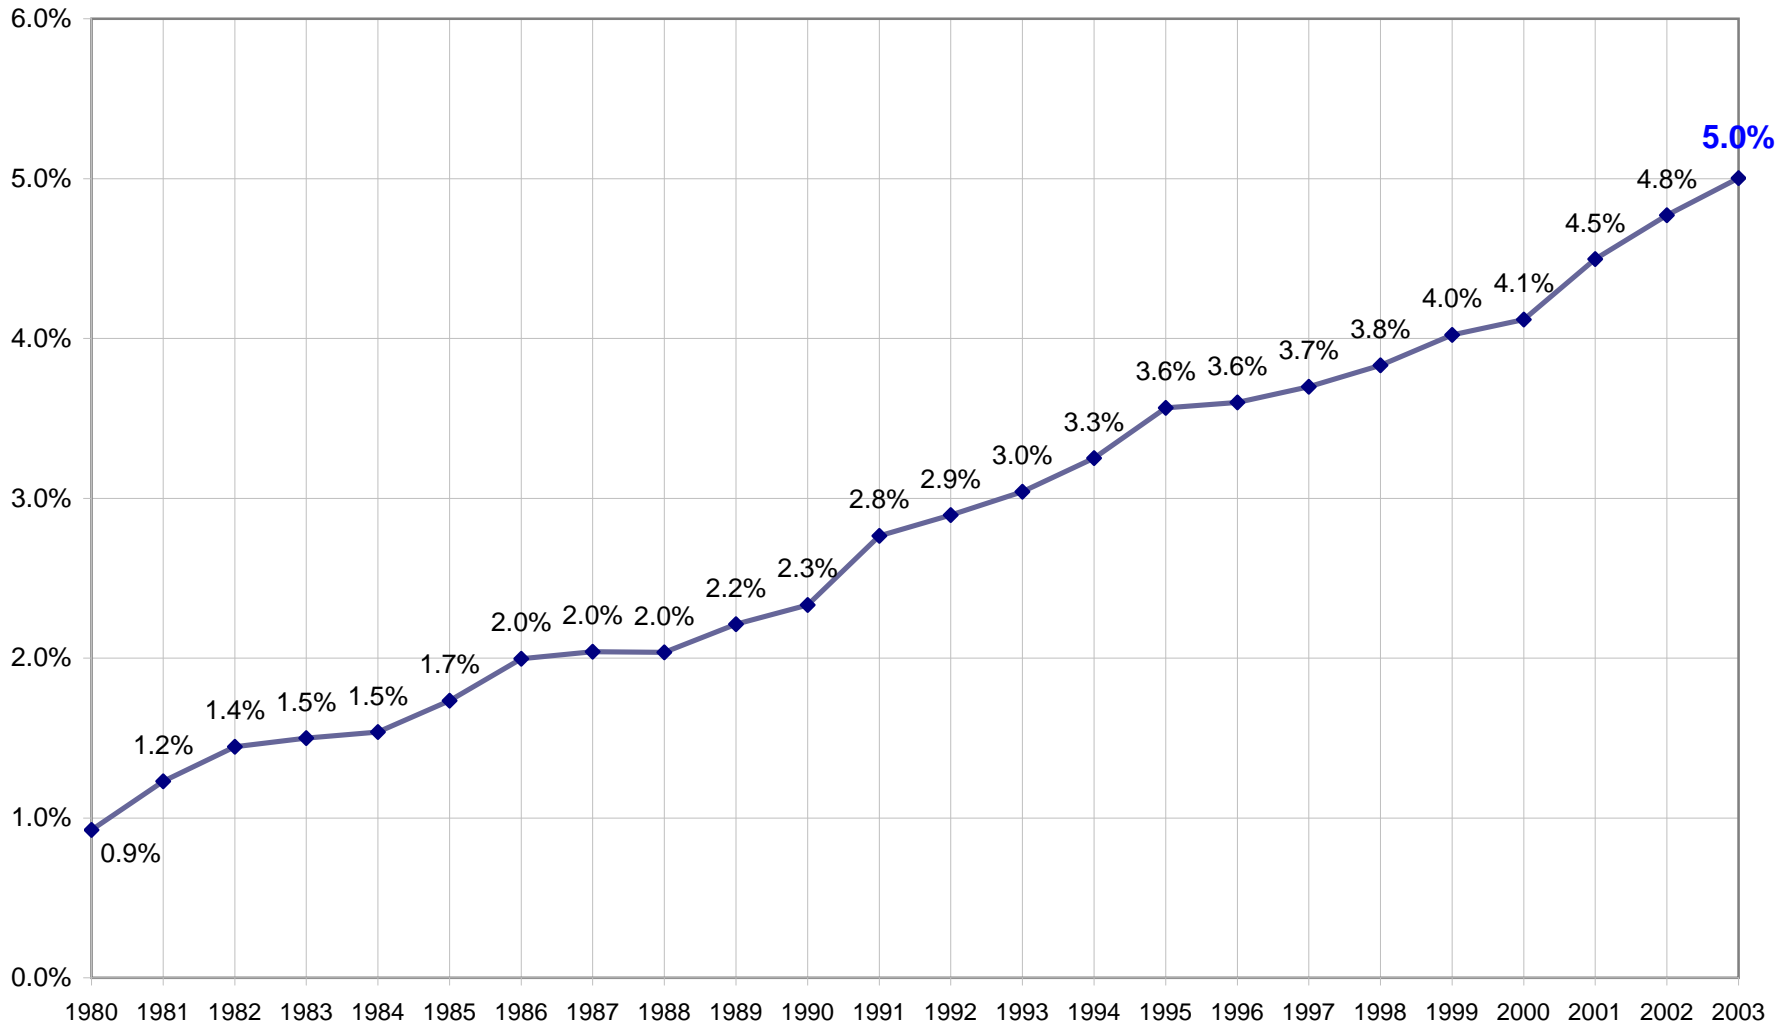

Arbitron Nationwide M-Su 6a-Mid 12+ CPB-Station Cume Persons Spring 1980-2003

Arbitron Nationwide M-Su 6a-Mid 12+ CPB-Station AQH Persons Spring 1980-2003

**Arbitron Nationwide M-Su 6a-Mid 12+ CPB-Station AQH Share of Listening
Spring 1980-2003**